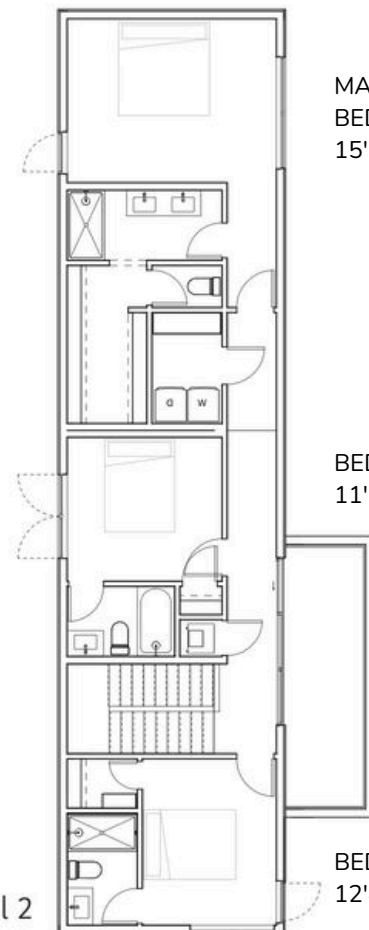

TREE TOPS

PRICE
REDUCTION!

175 VINEYARD VIEW TRAIL
CARMINE, TX 78932

GREAT ROOM
16'0" X 38'4.5"

BEDROOM
12'4" X 9'6"

Level 1

MASTER
BEDROOM
15'1" X 13'11"

BEDROOM
11'1" X 10'11"

BEDROOM
12'4" X 9'6"

Level 2

HOME FEATURES

- Gorgeous 360° Views from Large Paneless Windows
- Multiple Decks and Balconies
- Guild Hailee Wide Plank Oak Hardwood Flooring by Duchateau
- Hangrohe Fixtures Including Loop Kitchen Faucet
- Stainless Kitchen Appliances with LG Induction Range
- Waterfall Silestone Countertops
- Ring Doorbell and Keyless Entry
- Covered Carport

PROPERTY

- 2230 SF Home
- 7.55 Acres
- 4 Beds + 4 Full Baths + 1 Half Bath
- 5 Minutes North of Round Top

~~\$1,175,000~~ NOW \$995,000

979.300.6834 | sales@haciendagrove.com