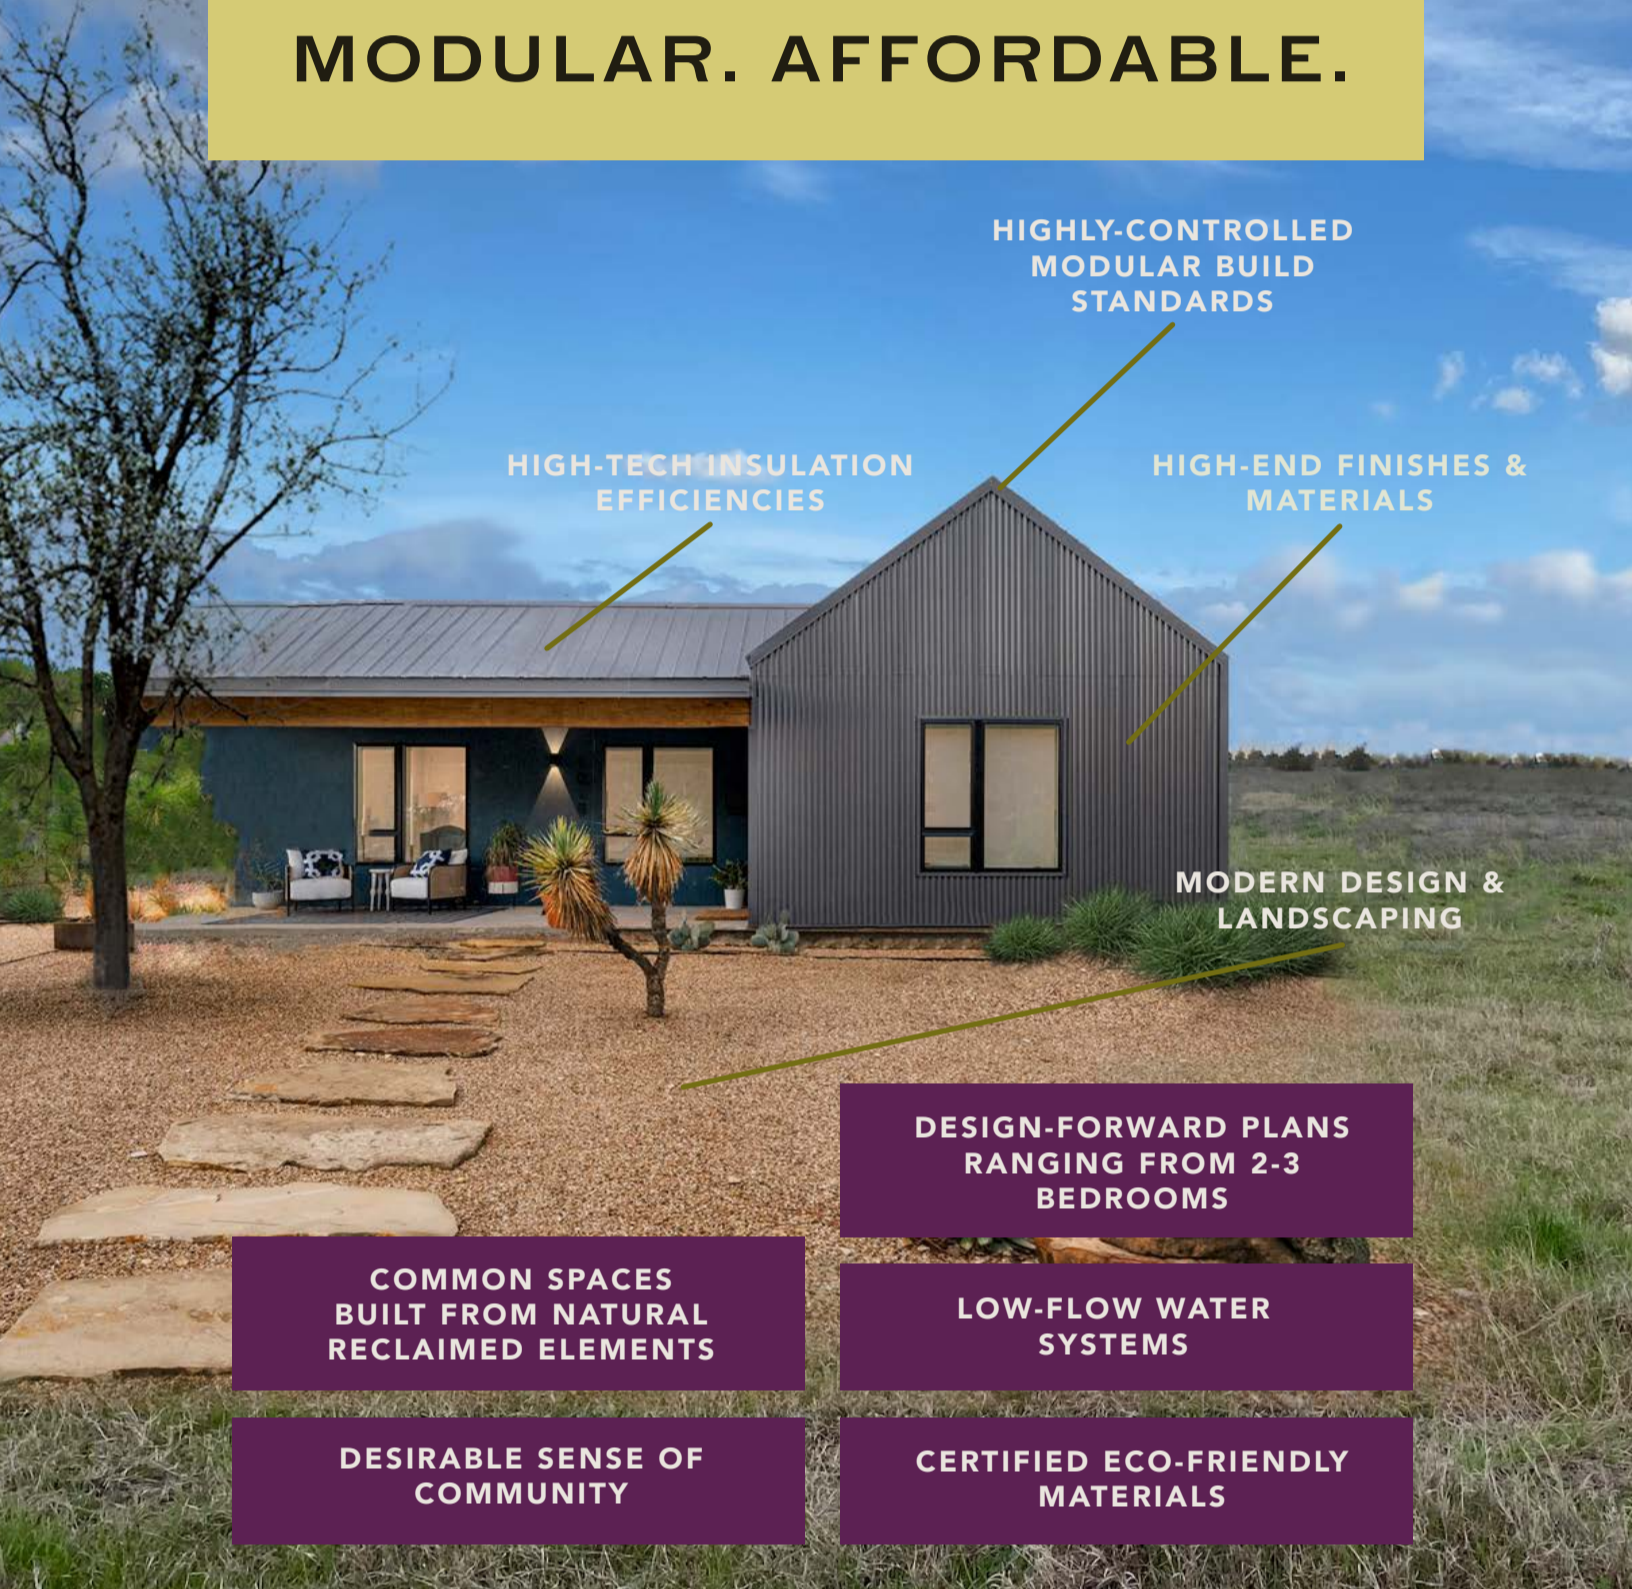

# HACIENDA GROVE

A COLLECTION OF MODERN HOMES DESIGNED BY LAKE | FLATO

## SAY HOWDY TO CURATED COMMUNITIES

Hacienda Grove is a design-forward community redefining modern living. Carefully considered site plans make the land parcels feel more organic. Consideration of views, sunlight, and natural elements turns land into a fresh, integrative experience.

## MINDFUL. MODERN. MODULAR. AFFORDABLE.

HIGHLY-CONTROLLED MODULAR BUILD STANDARDS

HIGH-TECH INSULATION EFFICIENCIES

HIGH-END FINISHES & MATERIALS

MODERN DESIGN & LANDSCAPING

DESIGN-FORWARD PLANS RANGING FROM 2-3 BEDROOMS

## OPTIONS FOR ANY LIFESTYLE:

1. BUILD ON YOUR LAND
2. CUSTOMIZE IN OUR AVAILABLE COMMUNITIES
3. BUY TURNKEY HACIENDAS IN WIMBERLEY OR ROUND TOP